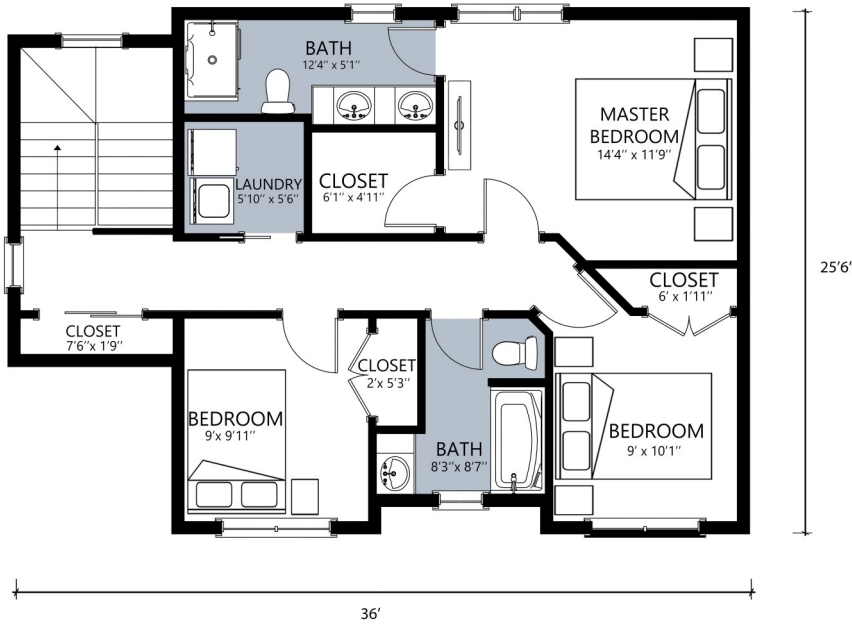

THE GOLDENCHAIN
1626 sqft

brookfieldplains.com

Visit our website or contact us TODAY for more information

ROB MOORE (709) 746-2243 | NEVIN HOLLETT (709) 697-2250

3 

3 

384 Main

The Goldenchain

3 Bedroom
3 Bathroom

3 

3 

384 Second

brookfieldplains.com
 Visit our website or contact us
 TODAY for more information
 ROB MOORE (709) 746-2243
 NEVIN HOLLETT (709) 697-2250