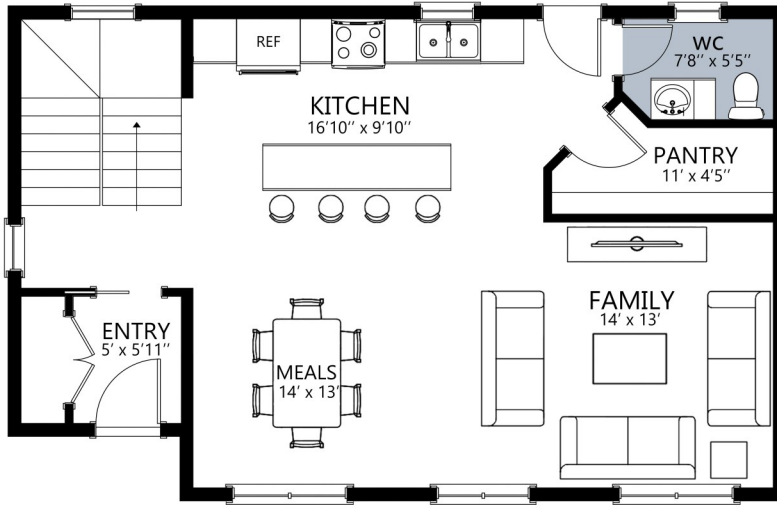

THE GOLDENCHAIN
1626 sqft

brookfieldplains.com

Visit our website or contact us TODAY for more information

ROB MOORE (709) 746-2243 | NEVIN HOLLETT (709) 697-2250

3 

3 

384 Main

The Goldenchain

3 Bedroom
3 Bathroom

3 

3 

384 Second

brookfieldplains.com
 Visit our website or contact us
 TODAY for more information
 ROB MOORE (709) 746-2243
 NEVIN HOLLETT (709) 697-2250