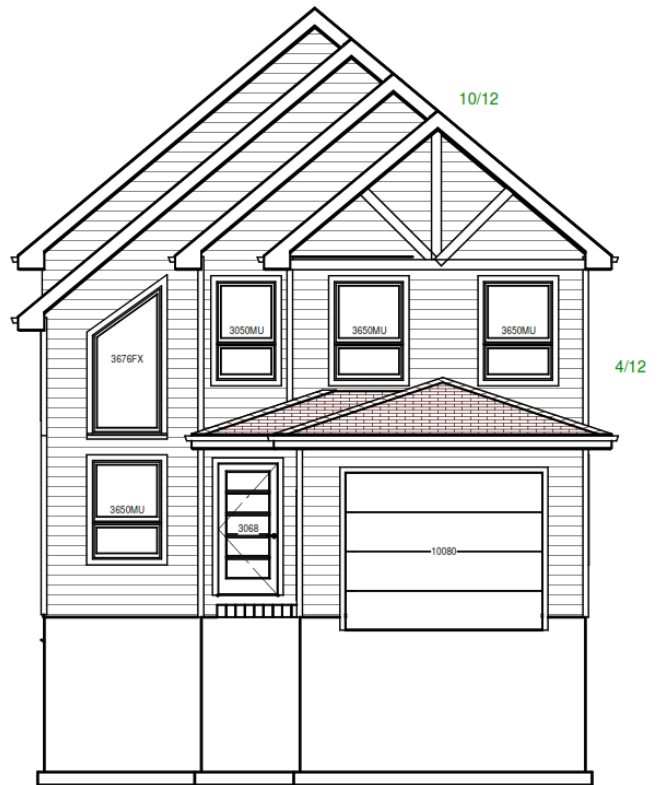

THE MARBLEWOOD

2070 sq.ft.

HOME FEATURES:

- ⇒ Open-concept main living area
- ⇒ Walk-In pantry
- ⇒ Main floor half-bath
- ⇒ Second floor laundry room
- ⇒ Master walk-in closet
- ⇒ Included green features
- ⇒ Customizable floorplan

MALKA
DRIVE

THE MARBLEWOOD