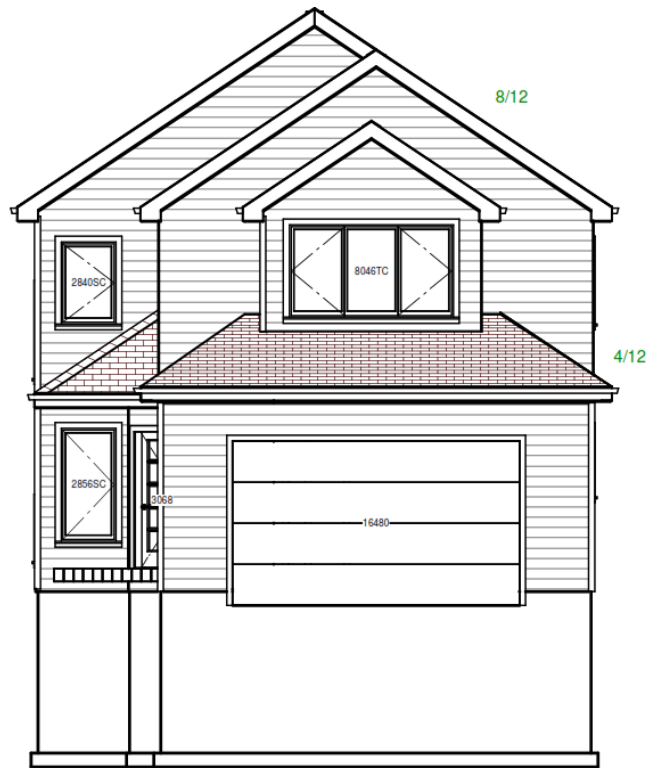

MALKA  
DRIVE

THE PALMWOOD

1770 sq.ft.

HOME FEATURES:

- ⇒ Open-concept main living area
- ⇒ Double garage
- ⇒ Second floor laundry room
- ⇒ Master walk-in closet
- ⇒ Included green features
- ⇒ Customizable floorplan

MALKA  
DRIVE

THE PALMWOOD